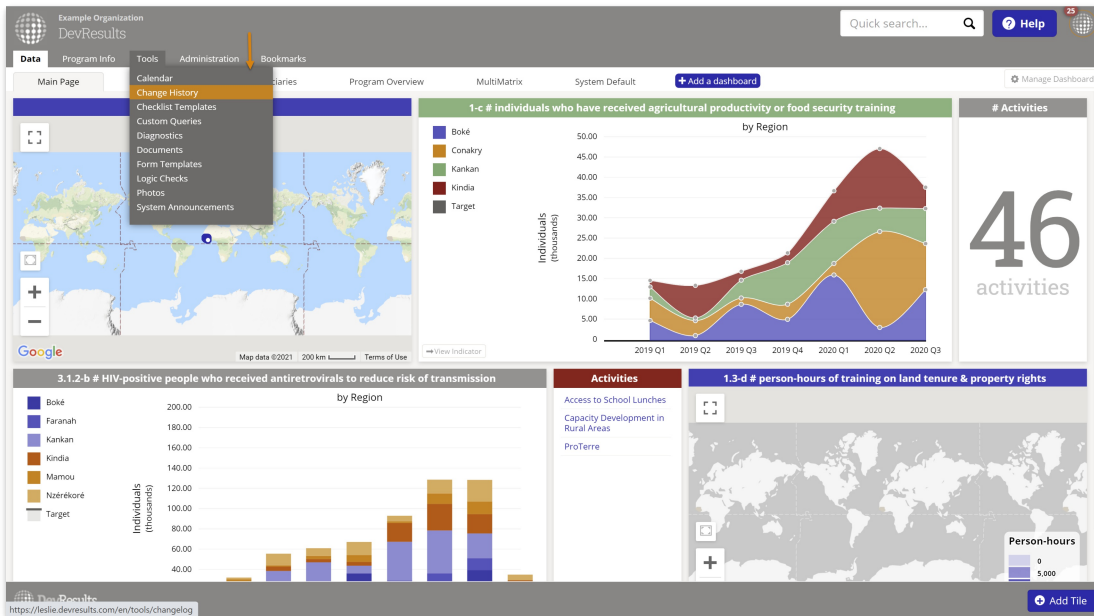

Change History

Last Modified on 02/08/2021 11:46 am EST

DevResults provides a detailed log of all changes made to a site, including information on who made the change and at what time.

To access the site history click on "Change History" under **Tools**:

The change history can be filtered by date range, user account that made the change, or by the organization they work for:

The screenshot shows the 'Change History' filter interface. The breadcrumb path is 'Home > Tools > Change History'. There are two main filter sections: 'Date' and 'User'. The 'Date' section has two empty input boxes separated by a hyphen, with an orange arrow pointing to the right. The 'User' section has a search box with the text 'Search' and a magnifying glass icon, with an orange arrow pointing to the left. Below the search box are three user entries, each with a checkbox and a count in parentheses: 'Francine Kotodzou (4)', 'Peter Johnson (4)', and 'Agatha McIntosh (2)'. The 'User' section is highlighted with a light blue background.

Each change also includes detailed descriptions of the type of event, where the event occurred, and the source and outcome of the event.

 In the Checklist 'Activity Modification', Aasit Nanavati added the Checklist Item 'submit final report'.	19 days ago
 In the Indicator '# hectares of agricultural land (fields, rangeland, agro-forests) showing improved biophysical conditions as a result of USG assistance', Aasit Nanavati deleted the Comment 'There was political instability so we were unable to reach the community.'.	25 days ago
 In the Indicator '# hectares of agricultural land (fields, rangeland, agro-forests) showing improved biophysical conditions as a result of USG assistance', Aasit Nanavati added the Comment 'There was political instability so we were unable to reach the community.'.	25 days ago